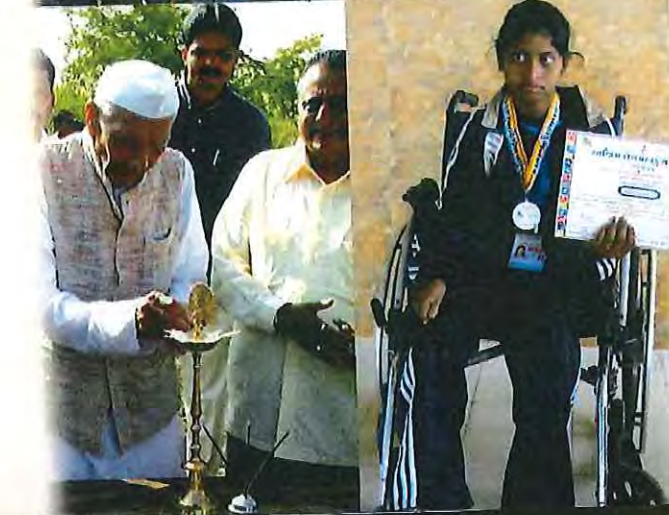

The founders of "Universal Welfare Trust of India" pledges to commit themselves to the noble cause serving the physically & mentally handicapped they, shall act in the welfare of these lives with utmost honesty, integrity, sincerity and above all without any selfish motives. With the kind of experience & background in social welfare activities they are fully prepared to face this "Herculean Challenge" with grit & metal.

It is for you to support them humbly in what ever way to reduce the grief & pain of one such physically & mentally challenged everyday - and make this world more better and beautiful place to live with the philosophy of co-existence.